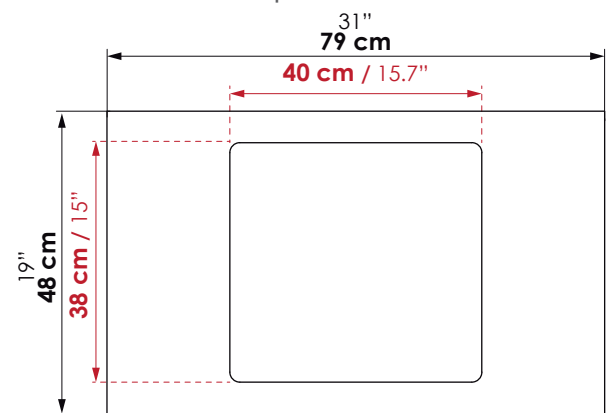

Vista top

Top view

*Vista frontal

*Front view

**Vista frontal

**Front view