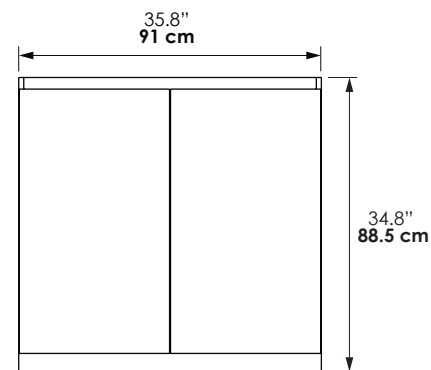

Vista frontal / Front view