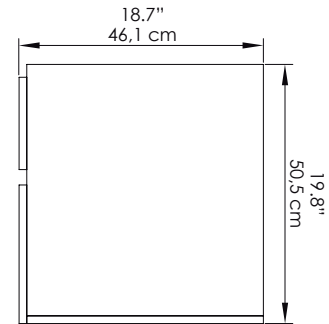

VENTAJAS

- Cierre lento, canto 2 mm y RH (resistente a la humedad).
- Sistema de fijación cuña o cuchilla aglomerado.
- Los cajones internos tienen un diseño en U, que proporciona la fácil instalación del sifón.
- Muebles de un solo color por dentro y por fuera.
- Puede instalarse con lavamanos tipo vanity.
- Muebles elevados del piso que proporcionan seguridad contra la humedad.

SPECIFICATIONS

- Vanity sink cabinet.

IMPORTANT

- To clean the cabinet use a wet or dry cloth with few detergent.
- Do not paint or varnish the cabinet.
- Do not expose it to outdoors.
- Do not drag it, this can cause structural damage.
- For safety, do not allow children to play with the cabinet.
- Do not use the cabinet for unspecified purposes. Example: sitting on the cabinet.

ADVANTAGES

- Close slow, RH 2 mm (moisture resistant)
- System wedge or blade attachment Chipboard.
- Internal drawers have a (U shape) design that provides easy installation for the siphon.
- One color inside and outside of the cabinet.
- Can be installed with Vanity sink.
- Cabinet elevated from the floor providing security against moisture.

VISTA LATERAL / LATERAL VIEW