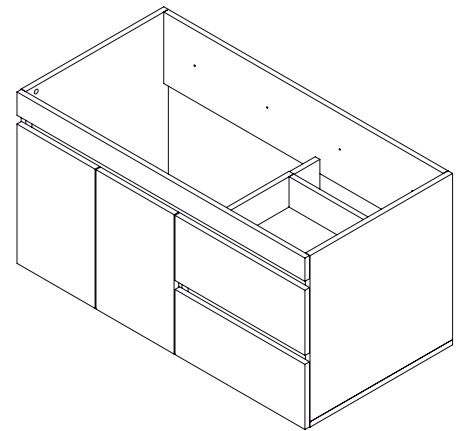

Mueble Viteli 94 x 48

Viteli cabinet 37" x 19"

DIMENSIONES / DIMENSIONS

ANCHO WIDTH	FONDO DEPTH	ALTO HIGH
93,4 cm 36.7"	47,6 cm 18.7"	48 cm 19"

ESPECIFICACIONES

- Mueble para lavamanos vanity.
- Riel oculto cierre suave.
- Bisagras cierre lento.

ADVANTAGES

- Easy to install.
- Internal drawers have a (U shape) design that provides easy installation for the siphon.
- Cabinet mounting assembly with specific evidence (minifix and wooden pins).
- One color inside and outside of the cabinet.
- Cabinet elevated from the floor providing security against moisture.

VISTA LATERAL / LATERAL VIEW

VISTA FRONTAL / FRONT VIEW

VISTA ISOMETRICA / ISOMETRIC VIEW

MATERIAL

• El mueble es en aglomerado enchapado con melamina, con canto de 2 mm.

MATERIAL

The cabinet is made particle board covered whit melamine, whit a edge of 2 mm .