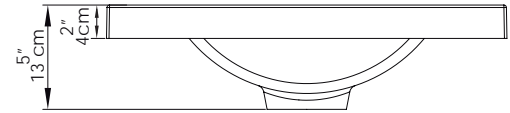

VISTA LATERAL / LATERAL VIEW