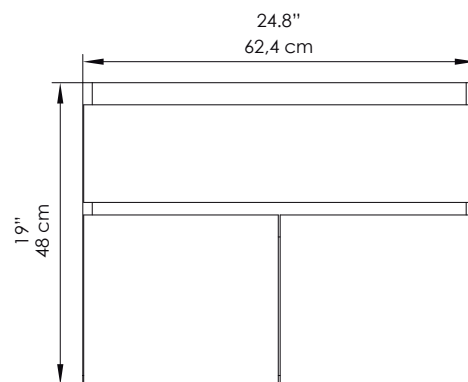

VISTA FRONTAL / FRONT VIEW