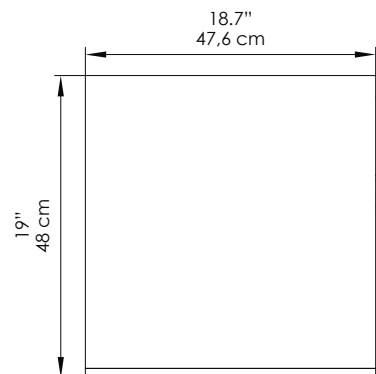

VISTA LATERAL / LATERAL VIEW