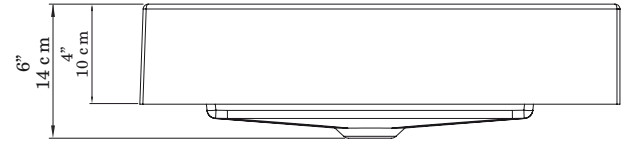

VENTAJAS

- Este lavamanos puede combinarse con una variedad de muebles del portafolio de firplak, que puede adaptarse a su necesidad.
- Diseño moderno.
- Aseptico.
- Fácil instalación.
- El mármol sintético no es combustible, no es inflamable y es auto extinguiendo.

SPECIFICATIONS

- Vanity sink.
- It requires furniture or support to be installed.
- Sink with two deep bowls of 5.5".

IMPORTANT

- This products doesn't change its color with sun lighth or time.
- This products resists temperature changes without cracking.
- Firplak maintenance service available in main cities of Colombia.
- Outside Colombia contact your local dealer.
- 5 years warranty for lavatory.
- The product dimensions may have variations (+5mm, -5mm).

ADVANTAGES

- This lavatory can BE PAIRS WELL with a variety of firplak cabinet catalogue.
- Modern design.
- Aseptic.
- Easy installation.
- Cultured marble is non-combustible, non-flammable and self extinguishing.

DIMENSIONES / DIMENSIONS

*Las dimensiones del lavamanos tienen una tolerancia de +/- 5mm por características del material. / The dimensions of the vanity sink have a tolerance of +/- 5mm by material characteristics.

LARGO LENGTH	ANCHO WIDTH	PROF. DEPTH
124 cm 49"	48 cm 19"	14 cm 6"

VISTA LATERAL / LATERAL VIEW