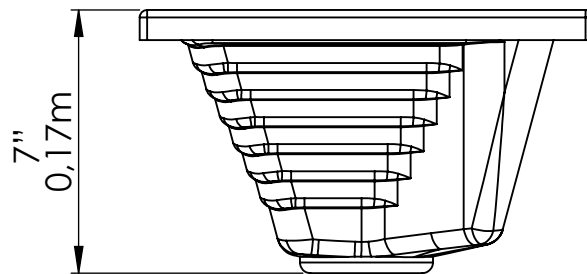

PLANOS LAVATRAPERO ECO 30 x 30

Drawing dimensions Eco mop sink 12" x 12"

VISTA EN PLANTA / PLANT VIEW

VISTA LATERAL / LATERAL VIEW

VISTA LISOMÉTRICA / ISOMETRIC VIEW