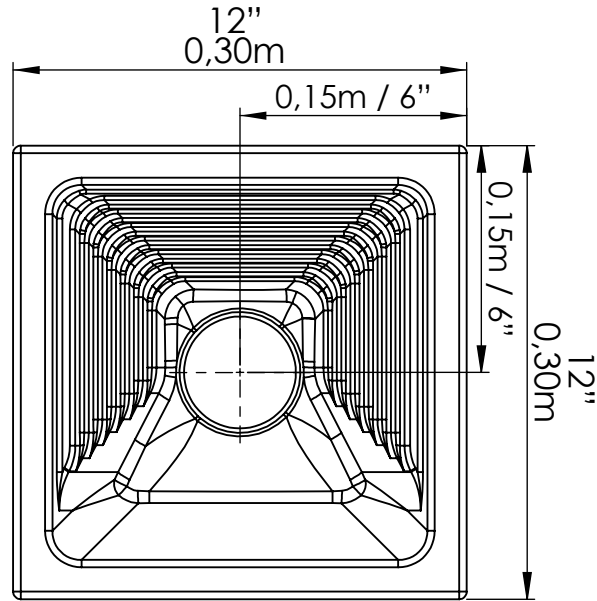

PLANOS LAVATRAPERO ECO 30 x 30

Drawing dimensions Eco mop sink 12" x 12"

VISTA EN PLANTA / PLANT VIEW

VISTA LATERAL / LATERAL VIEW

VISTA LISOMÉTRICA / ISOMETRIC VIEW