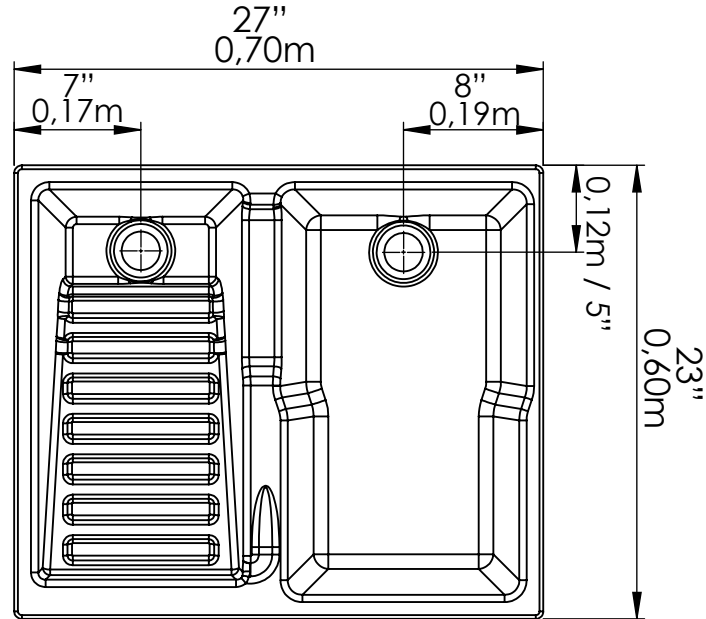

PLANOS LAVARROPAS ECO 70 x 60

Drawing dimensions Eco Laundry sink 27" x 23"

VISTA EN PLANTA / PLANT VIEW

VISTA LATERAL / LATERAL VIEW

VISTA ISOMETRICA / ISOMETRIC VIEW